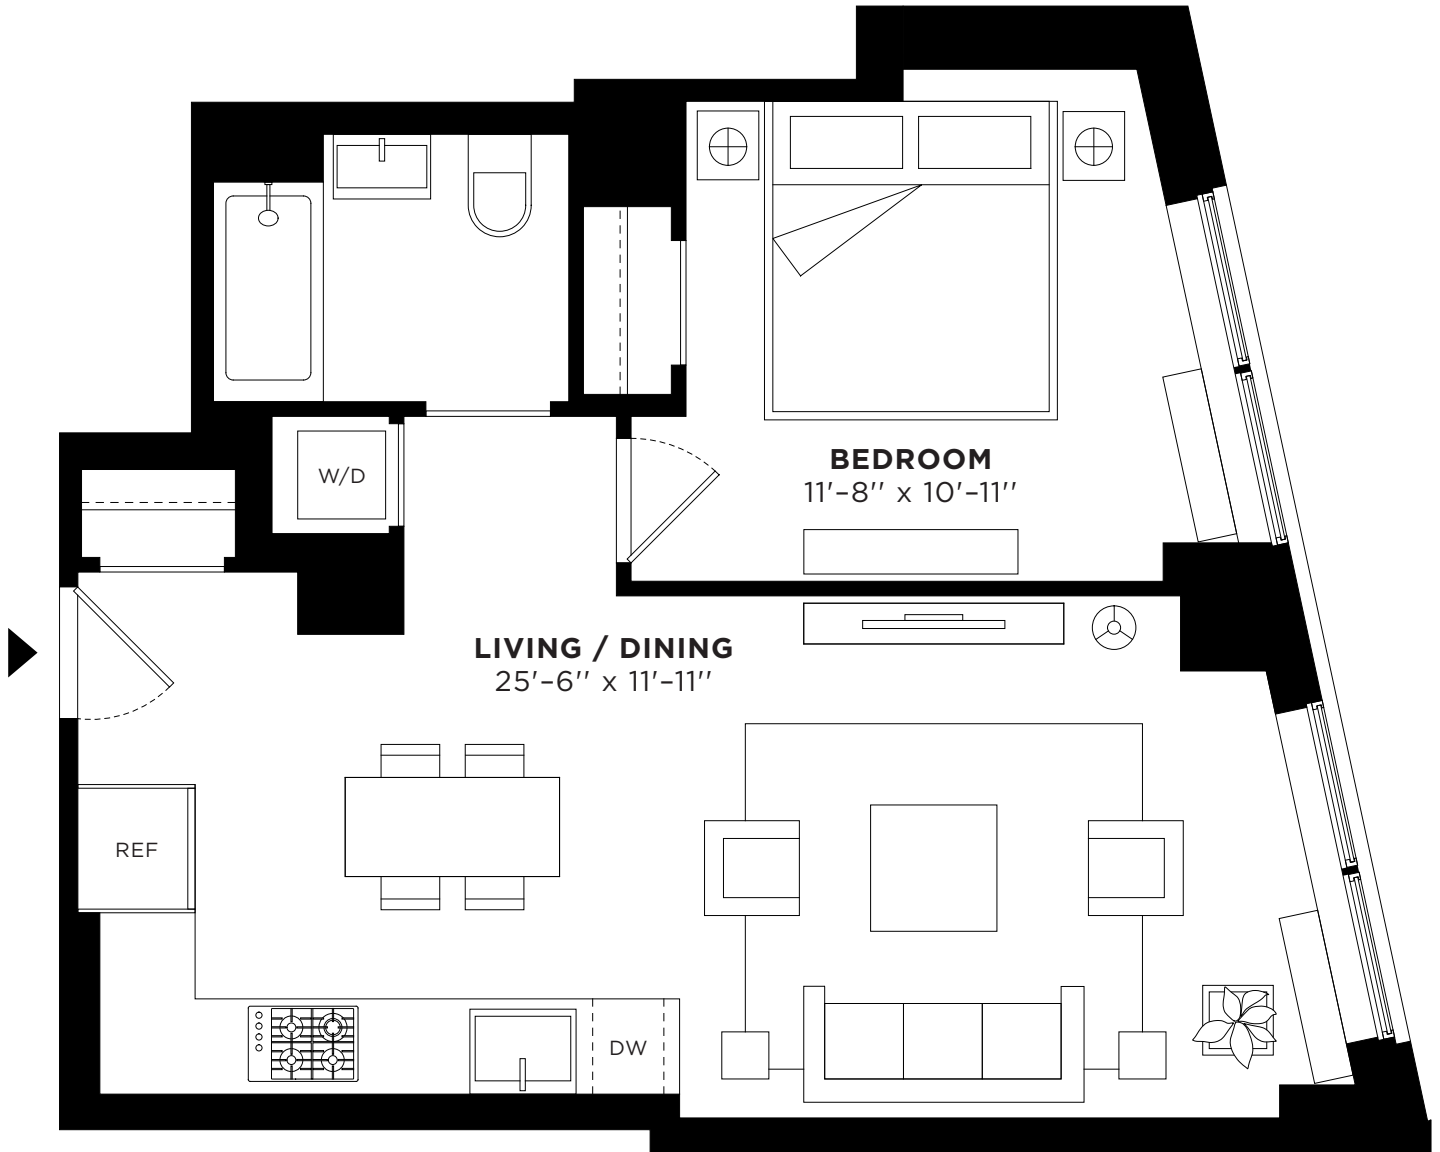

T.505-T.905

1 BED / 1 BATH

676

SQ. FT.

	21 India St Brooklyn, NY 11222
	www.thegreenpoint.com

Floor plans are artist's rendering. All dimensions are approximate. Actual product and specifications may vary in dimension or detail. Not all features are available in every apartment. Prices and availability are subject to change. Please see a representative for details.