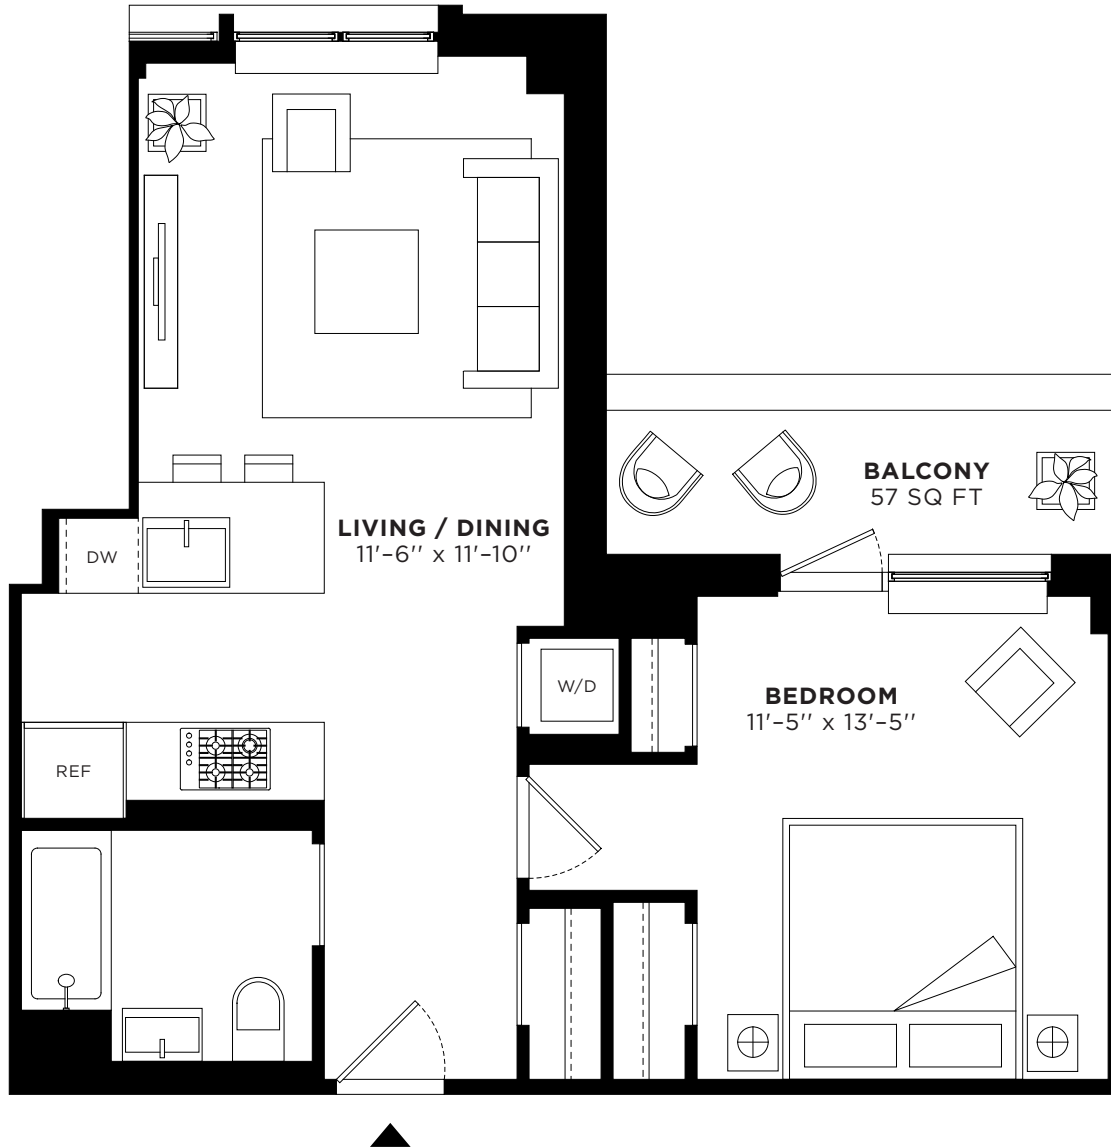

N.504

1 BED / 1 BATH

660

SQ. FT.

	21 India St Brooklyn, NY 11222
	www.thegreenpoint.com

Floor plans are artist's rendering. All dimensions are approximate. Actual product and specifications may vary in dimension or detail. Not all features are available in every apartment. Prices and availability are subject to change. Please see a representative for details.