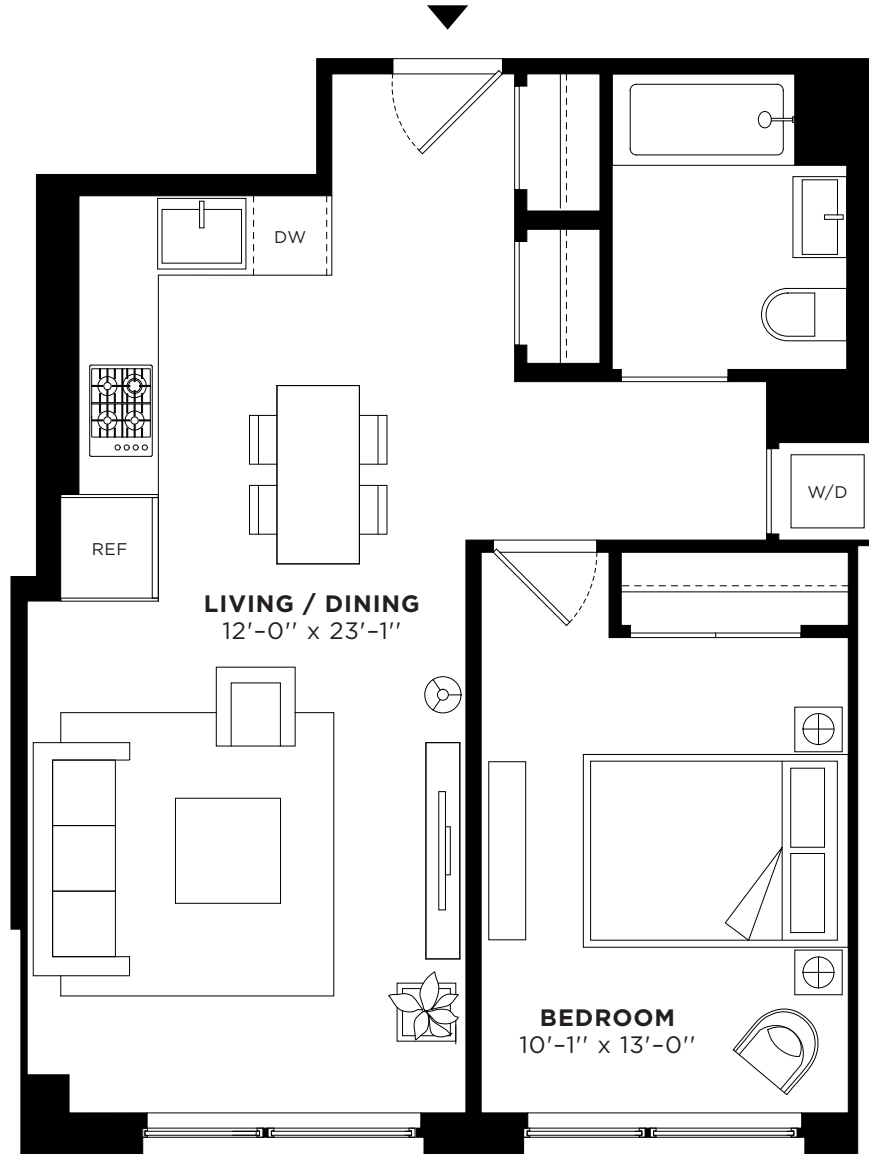

N.408-N.507

1 BED / 1 BATH

660

SQ. FT.

	21 India St Brooklyn, NY 11222
	www.thegreenpoint.com

Floor plans are artist's rendering. All dimensions are approximate. Actual product and specifications may vary in dimension or detail. Not all features are available in every apartment. Prices and availability are subject to change. Please see a representative for details.